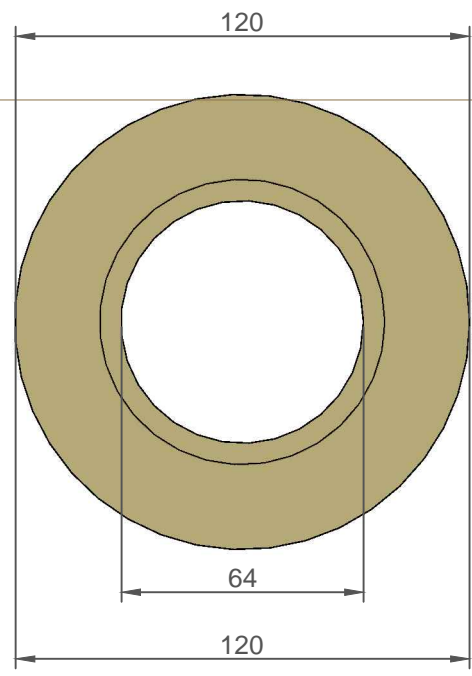

EchoPilot 3D Skin Fitting (120mm) sheet 1 of 4 (body)
ALL DIMENSIONS IN MM

(2 1/2" B.S.P. Thread)

(2 1/2" B.S.P. Thread)