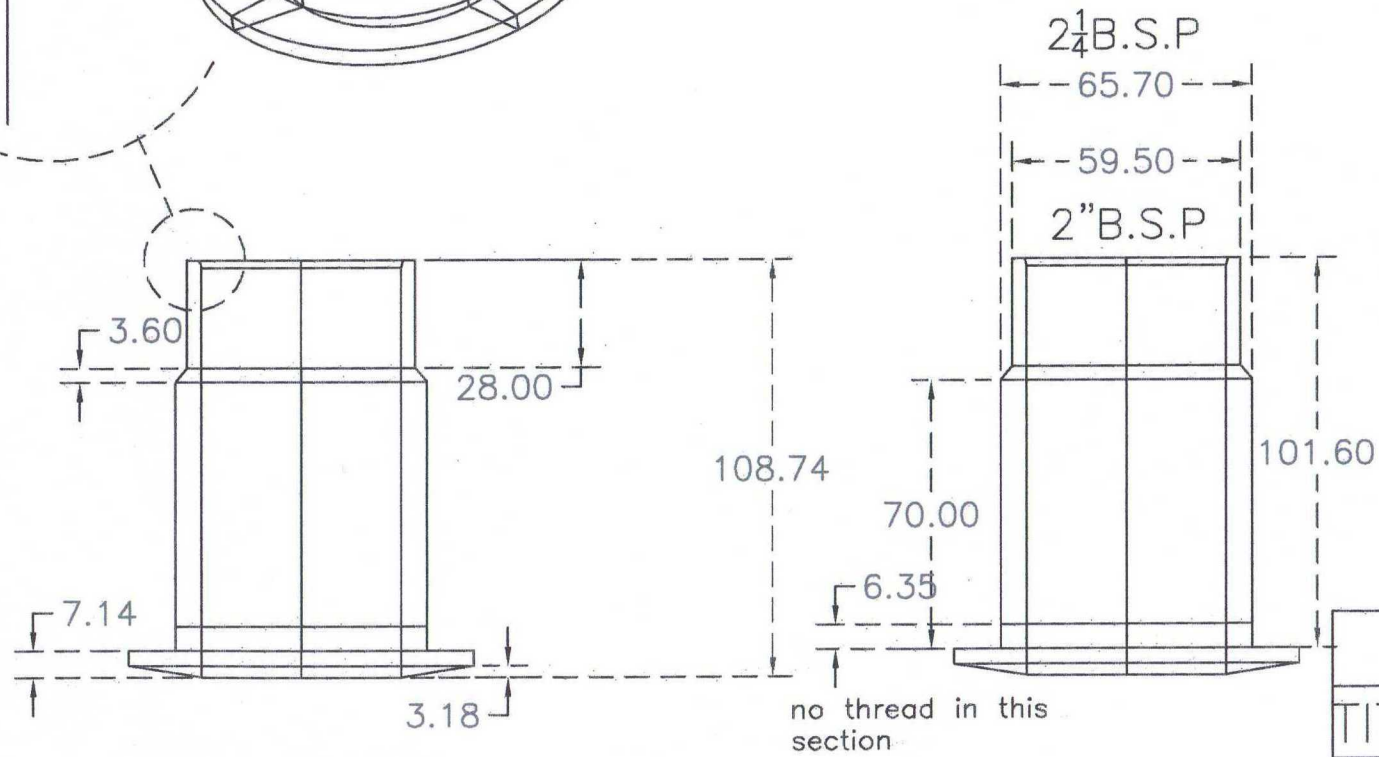

NOTE: Max bore=51.99mm  
Min bore=52.09mm

ALL DIMENSIONS IN MM

<b>EchoPilot</b>
TITLE: Steel SF
DRWNG No: 002
SHEET No: 001