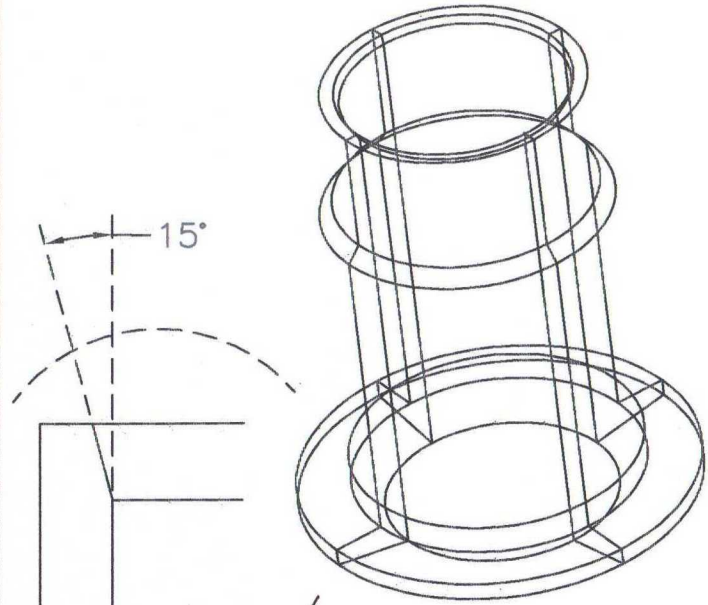

NOTE: Max bore=51.99mm  
Min bore=52.09mm

ALL DIMENSIONS IN MM

<b>EchoPilot</b>
TITLE: Steel SF
DRWNG No: 002
SHEET No: 001