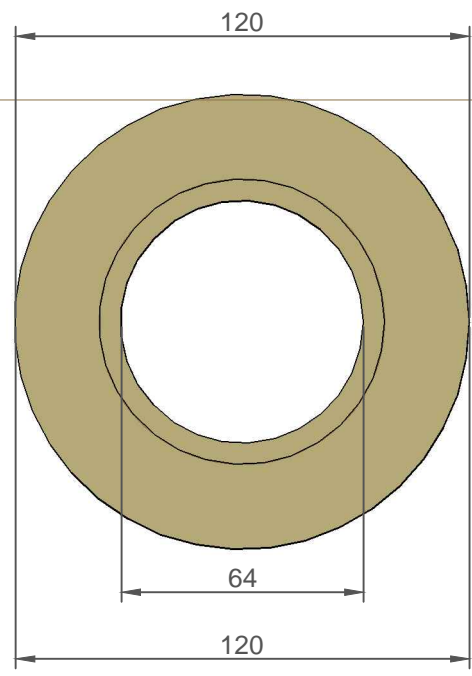

EchoPilot 3D Skin Fitting (120mm) sheet 1 of 4 (body)
ALL DIMENSIONS IN MM

(2 1/2" B.S.P. Thread)

(2 1/2" B.S.P. Thread)