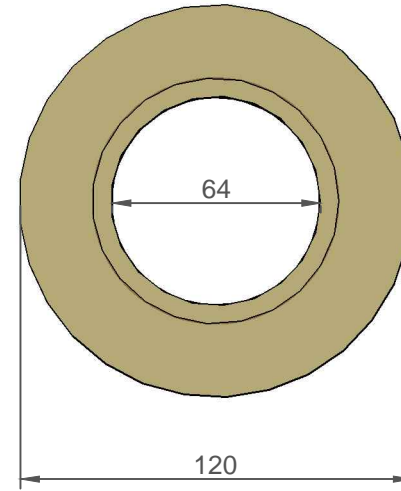

EchoPilot 3D Skin Fitting (260mm) sheet 1 of 4 (BODY)

75,18
(2 1/2" B.S.P.)